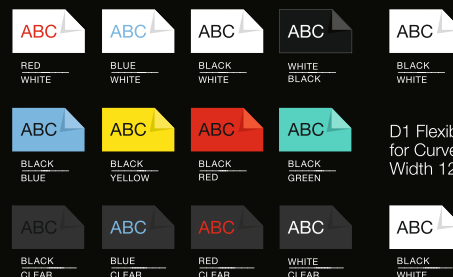

Address Labels

S0722370 (99010)

Address labels, white paper
28 x 89 mm
130 per roll, 2 rolls per box
permanent

S0722380 (99011)

Assorted colour labels, paper (Y, Bl, P, G)
28 x 89 mm
130 per roll, 4 x 1 roll per box
permanent

S0722400 (99012)

Large address labels,
white paper
36 x 89 mm
260 per roll,
2 rolls per box
permanent

S0722520 (11352)

Large return address labels
white paper
25 x 54 mm, 500 per roll,
1 roll per box, permanent

S0722410 (99013)

Large address labels, transparent plastic
36 x 89 mm
260 per roll, 1 roll per box
permanent

Shipping Labels

S0904980 - For LabelWriter™ 4XL only

Extra large shipping labels, white paper
104 x 159 mm
220 per roll, 1 roll per box
permanent

S0722430 (99014)

Shipping/Name Badge label, white paper
54 x 101 mm
220 per roll, 1 roll per box
permanent

Multipurpose Labels

S0722550 (11355)

Multipurpose labels, white paper,
19 x 51 mm, 500 per roll, 1 roll
per box, removable

S0722440 (99015)

Large multipurpose labels, white paper
54 x 70 mm
320 per roll, 1 roll per box, permanent

S0929120

Square multipurpose
labels, white paper
25 x 25 mm
750 per roll,
1 roll per box
removable

D1 labels – For LabelWriter™ Duo only

D1 Standard Labels:
Width 6, 9, 12, 19, 24 mm – Length 7 m

D1 Permanent Labels:
Width 12, 19 mm – Length 5,5 m

D1 Flexible Labels
for Curved Surfaces:
Width 12, 19 mm – Length 3,5 m